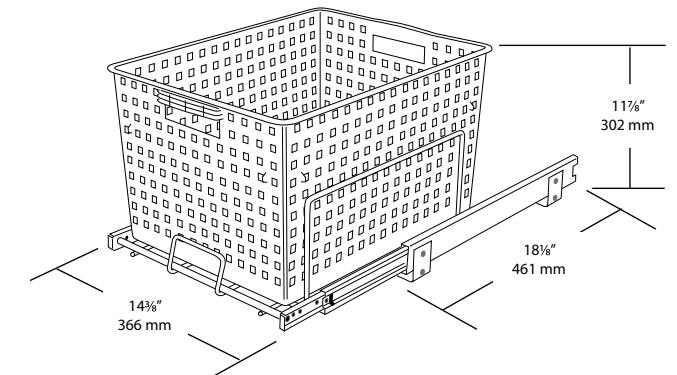

5590 SERIES

PULLOUT HAMPER & PORTABLE BAG

Stow away dirty laundry in Rev-A-Shelf's smooth sliding Premiere Pullout Hamper. The 5590 Series features heavy-duty brushed aluminum soft-closing slides that provide exceptional support and stability with a fully adjustable door mount frame. This hide-away laundry system is available for vanity base 18 cabinets and also includes a removable canvas bag with built in handles.

PRODUCT #'s	DESCRIPTION	PRODUCT DIMENSIONS	FINISH	SET PER CARTON	WEIGHT PER CARTON	SUGGESTED LIST PRICE
Pullout Hamper						
5590-15CR	Pullout Canvas Hamper	14½" (368 mm)W x 18" (457 mm)D x 19¼" (489 mm)H	Canvas/Wire	1	15 lbs.	$442.25
5345-DM-KIT-52	Door Mount Extension Brackets		Chrome	4	2 lbs.	$37.85

CONTAINS: (1) full-size bottom basket with 18" (457 mm) full-extension slides and 19¼" (489 mm) door mount brackets, canvas hamper bag with hook and loop fasteners, threaded bearings, caps, screws and assembly tool.

HURV SERIES

PULLOUT POLYMER HAMPER/UTILITY BASKET

Organize your kitchen, bathroom, closet, garage...the options are endless with this universal hamper/utility basket. The HURV Series features a polymer basket, sturdy wire frame, full-extension slides and easy installation with just four screws.

PRODUCT #'s	DESCRIPTION	PRODUCT DIMENSIONS	FINISH	SET PER CARTON	WEIGHT PER CARTON	SUGGESTED LIST PRICE
Pullout Hamper						
HURV-1512 S	Hamper / Utility Basket	14¾" (366 mm)W x 18½" (461 mm)D x 11¾" (302 mm)H	Polymer	1	10 lbs.	$144.00
HUB-470X8	Replacement Hamper		Polymer	1	5 lbs.	$47.70

CONTAINS:

(1) Polymer hamper/utility basket with frame, full-extension slides and 4 screws

SEE THE CLOSET SECTION (PAGE 187) FOR MORE HAMPERS!