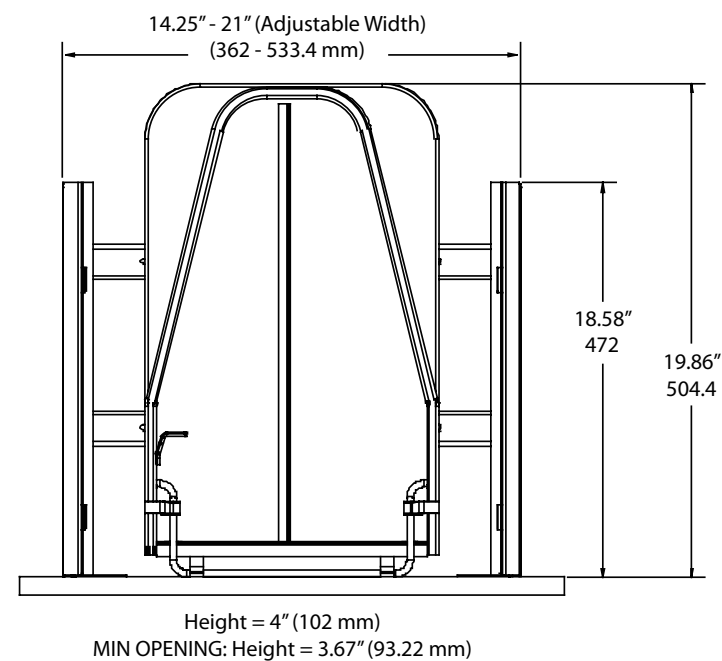

CONTAINS: (1) full-size bottom basket with 18" (457 mm) full-extension slides and 19¼" (489 mm) door mount brackets, canvas hamper bag with hook and loop fasteners, threaded bearings, caps, screws and assembly tool.

8-010212-14

8-010314-15

8-700411-20

5368-17-13

Recommended for use in a frameless cabinet!

Removable can with handle

PRODUCT #s	DESCRIPTION	PRODUCT DIMENSIONS	MIN. OPENING	FINISH	SET PER CARTON	WEIGHT PER CARTON	SUGGESTED LIST PRICE
Round Pivot-Out Waste Containers				Individual Pack			
8-010212-14	14 Liter Container	11" (280 mm)W x 10 1/2" (268 mm)D x 17 3/4" (450 mm)H	13 3/4" (350 mm)	White Lacquered	1	6 lbs.	\$94.25
8-010412-15	15 Liter Container	13 3/8" (340 mm)W x 11 7/8" (300 mm)D x 18 1/2" (470 mm)H	14 3/4" (375 mm)	White Lacquered	1	7 lbs.	\$104.10
8-010314-15	15 Liter Container	13 3/8" (340 mm)W x 11 7/8" (300 mm)D x 18 1/2" (470 mm)H	14 3/4" (375 mm)	Stainless Steel	1	6 lbs.	\$129.50
5368-17-13	13 Liter Container	11 1/4" (362 mm)W x 11" (280 mm)D x 17 3/4" (450 mm)H	14 1/4" (362 mm)	Metallic Silver Polymer	1	4 lbs.	\$49.15
8-700411-20	20 Liter Container	15 3/4" (400 mm)W x 7 1/4" (185 mm)D x 18" (455 mm)H	16 1/4" (413 mm)	White Polymer	1	6 lbs.	\$167.20

VIB-20CR (Vanity Cabinet)

WIDTH	LENGTH
11.8" 300 mm	37.7" 957 mm

SURFACE AREA

Maximum counter overlay of 1-1/2" recommended.

PRODUCT #s	DESCRIPTION	PRODUCT DIMENSIONS	FINISH	SET PER CARTON	WEIGHT PER CARTON	SUGGESTED LIST PRICE
Vanity Fold-Out Ironing Board						
VIB-20CR	Fold Out Ironing Board	See drawings for detailed specifications.	Chrome	1	19 lbs.	\$258.85
RAS-VIB COVER-52	Replacement Cover (Vanity)		Silver	1	.4 lbs.	\$20.60