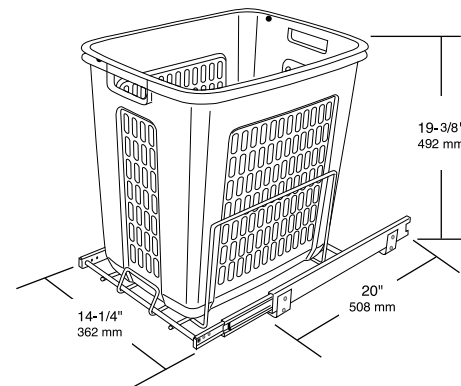

HPRV SERIES

PULLOUT POLYMER HAMPER

Keep dirty clothes from piling on the floor with Rev-A-Shelf's large Pullout Polymer Hamper. The HPRV Series features a shallow 20" depth for vanity applications, full-extension ball bearing slides, 1.5 Bushel capacity and installs with just four screws. Door mount kit sold separately.