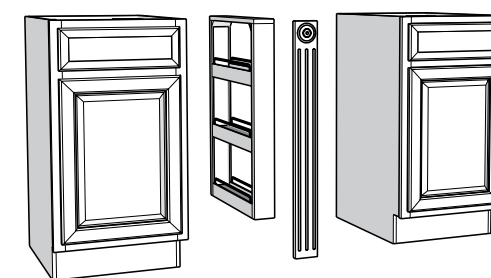

Available for Base Height and Vanity Height Applications.

Installation is easy!
Simply attach the organizer to adjacent cabinets and add a filler front and decorative onlay for a completely functional storage pullout.