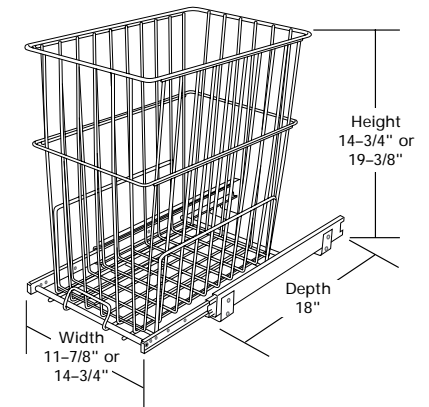

HPRV SERIES

PULLOUT POLYMER HAMPER

Keep dirty clothes from piling on the floor with Rev-A-Shelf's large Pullout Polymer Hamper. The HPRV Series features a shallow 20" depth for vanity applications, full-extension ball bearing slides, 1.5 Bushel capacity and installs with just four screws. Door mount kit sold separately.

PRODUCT #'s	DESCRIPTION	PRODUCT DIMENSIONS	FINISH	SET PER CARTON	WEIGHT PER CARTON	SUGGESTED LIST PRICE
Individual Pack						
HPRV-1520 S	Pullout Hamper	14 1/4" (362 mm)W x 20" (508 mm)D x 19 3/8" (492 mm)H	Polymer	1	12 lbs.	\$140.60
HPB-03323-52	Replacement Hamper		Polymer	1	5 lbs.	\$42.80

CONTAINS: (1) Polymer Hamper with frame and full-extension slides

HRV SERIES

PULLOUT WIRE HAMPERS

Another option for storing dirty clothes, the Pullout Wire Hamper is available in four sizes and is easily removable for carrying to the laundry room. The HRV Series features full-extension slides and easy installation with just four screws.