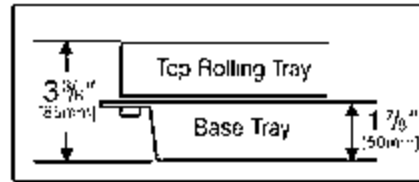

Height Requirements:

PRODUCT #s	DESCRIPTION	PRODUCT DIMENSIONS	FINISH	SET PER CARTON	WEIGHT PER CARTON	SUGGESTED LIST PRICE
Cosmetic Organizer Plus Kit				Individual Pack		
COSK-18	Base Cosmetic Tray with 6" Top Rolling Tray	14 3/4" (375 mm)W x 21 1/8" (556 mm)D x 3 3/8" (85 mm)H	Polymer	1	4 lbs.	$51.60
COSK-22	Base Cosmetic Tray with 6" & 9" Top Rolling Trays	21 3/4" (553 mm)W x 21 1/8" (537 mm)D x 3 3/8" (85 mm)H	Polymer	1	4 lbs.	$60.75
Cosmetic Organizer Base Tray				Individual Pack		
COS-18W-52	Base Tray	14 3/4" (375 mm)W x 21 1/8" (556 mm)D x 1 7/8" (48 mm)H	Polymer	1	2 lbs.	$29.45
COS-22W-52	Base Tray	21 3/4" (553 mm)W x 21 1/8" (537 mm)D x 1 7/8" (48 mm)H	Polymer	1	4 lbs.	$31.45
NOTES: COS-18W Cosmetic Base Tray Minimum Trim 12 1/2" (321 mm)W x 16 1/2" (419 mm)D. Cosmetic tray available in glossy white finish only.						
COSK-18/22	6" Top Rolling Tray Dimensions	5 7/8" (150 mm)W x 12 3/16" (325 mm)D x 1 1/2" (35 mm)H				
COSK-22	9" Top Rolling Tray Dimensions	8 3/4" (225 mm)W x 12 3/16" (325 mm)D x 1 1/2" (35 mm)H				

RV SERIES

SINGLE PULLOUT WASTE CONTAINERS

This popular waste container series is available in a variety of sizes to accommodate almost any cabinet space. Regarded as the best in the industry, the RV Series features a heavy-duty wire frame construction; Euro 3/4 or full-extension ball bearing slides and easy bottom mount installation with just four screws. These durable pullout waste containers are packaged fully assembled and carry the standard Rev-A-Shelf **LIFETIME GUARANTEE**. Add the RV DM KIT when ordering any of the RV Series waste containers. It is fully adjustable and makes door mounting easy for that one step process when throwing away your trash. See Pages 18-23 for other RV Series Waste Containers.