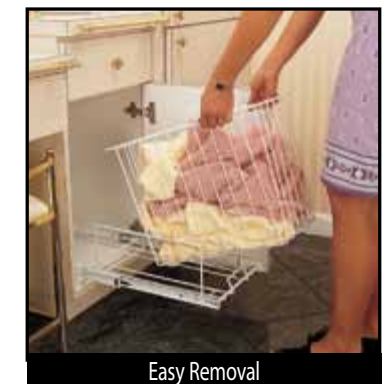

PRODUCT #'s	DESCRIPTION	PRODUCT DIMENSIONS	FINISH	SET PER CARTON	WEIGHT PER CARTON	SUGGESTED LIST PRICE
Individual Pack						
HRV-1215 S	Wire Hamper	11 7/8" (302 mm)W x 18" (508 mm)D x 14 3/4" (375 mm)H	White Wire	1	12 lbs.	$156.60
HRV-1220 S	Wire Hamper	11 7/8" (302 mm)W x 18" (508 mm)D x 19 3/8" (492 mm)H	White Wire	1	13 lbs.	$157.90
HRV-1515 S	Wire Hamper	14 3/4" (375 mm)W x 18" (508 mm)D x 14 3/4" (375 mm)H	White Wire	1	13 lbs.	$160.35
HRV-1520 S	Wire Hamper	14 3/4" (375 mm)W x 18" (508 mm)D x 19 3/8" (492 mm)H	White Wire	1	14 lbs.	$161.70
HRV-1520 S CR	Wire Hamper W/Liner	14 3/4" (375 mm)W x 18" (508 mm)D x 19 3/8" (492 mm)H	Chrome	1	14 lbs.	$137.15
HRV-1520-LINER	Replacement Liner		Canvas	1	3.5 lbs.	$15.50

CONTAINS: (1) Wire basket with frame, full-extension slides and 4 screws